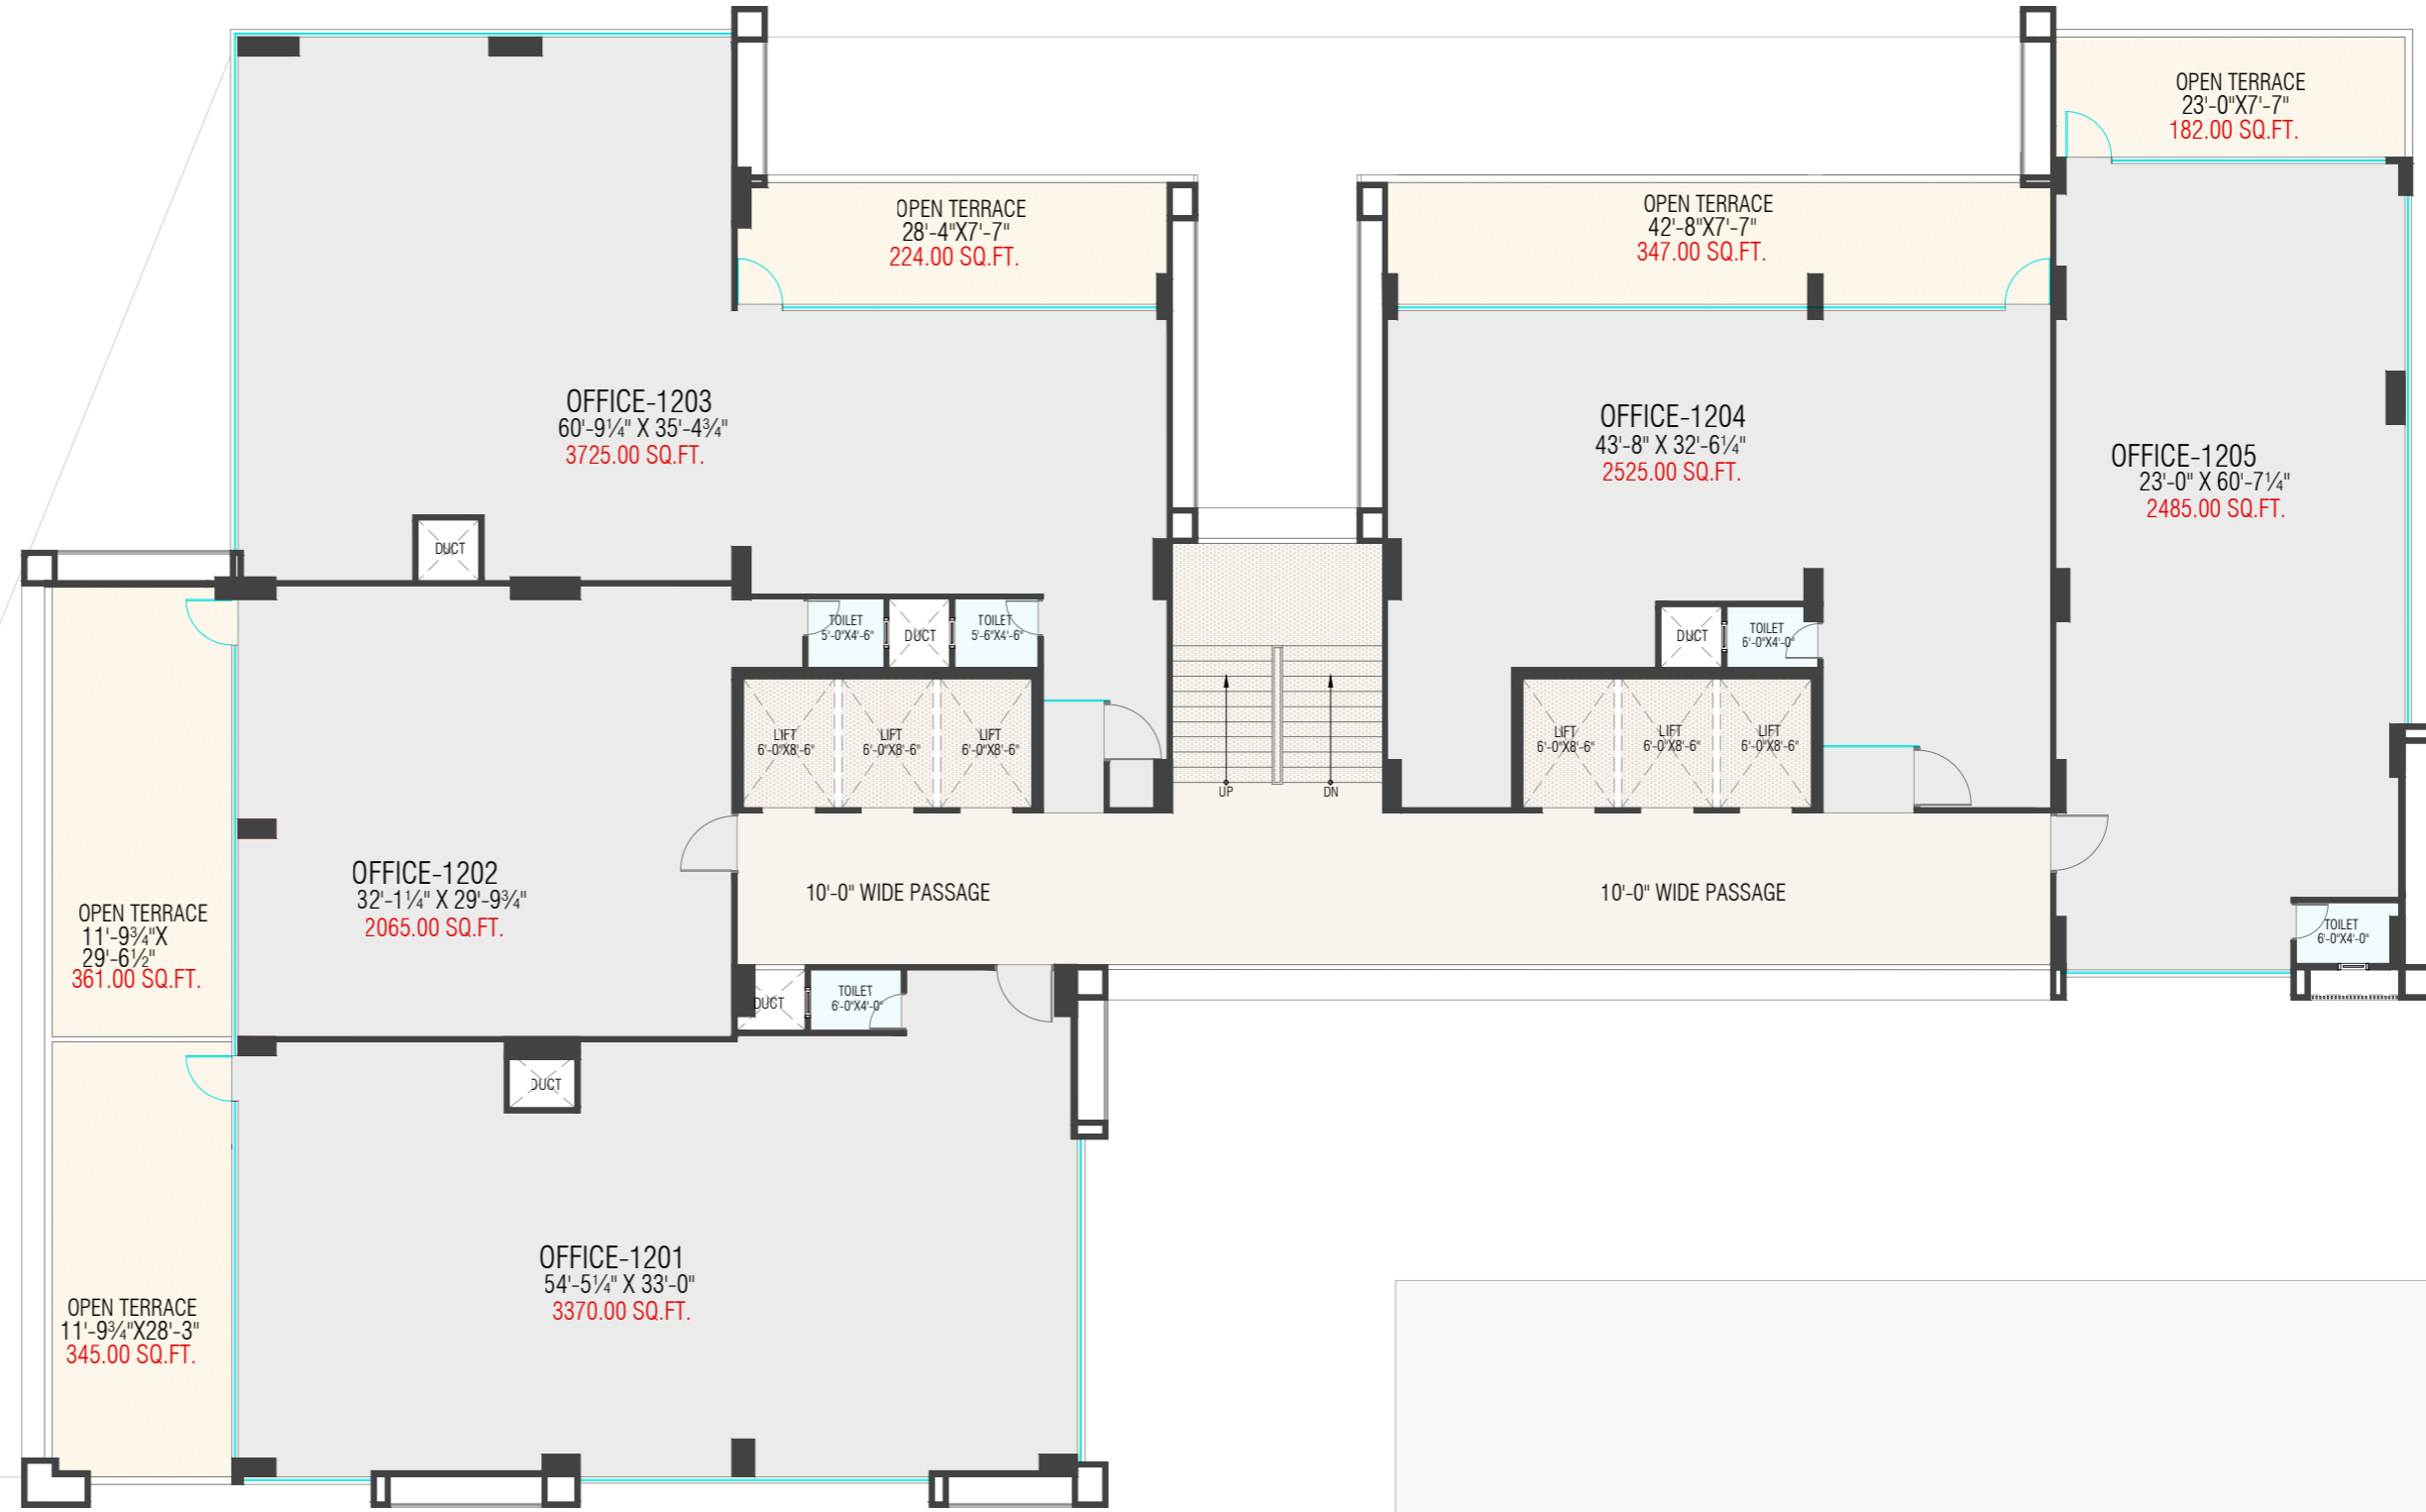

PINCODE AT JAGATPUR REVI. ALT NO-6.6

18.00 MT WIDE ROAD

30.00 MT WIDE ROAD

12 FLOOR PLAN

PINCODE AT JAGATPUR REVI. ALT NO-6.6

PIN CODE AT: JAGATPUR GROUND FLOOR SHOW ROOM			REVI.ALT NO-6.6
SHOW ROOM NO	FLOOR	SHOW ROOM IN SQ.FT	
01	GROUND	1895.00	
02	GROUND	1755.00	
03	GROUND	1645.00	
04	GROUND	1825.00	
05	GROUND	1420.00	
06	GROUND	1095.00	
07	GROUND	1350.00	
08	GROUND	1375.00	
09	GROUND	1125.00	
10	GROUND	1300.00	

PIN CODE AT: JAGATPUR FIRST FLOOR SHOW ROOM			REVI.ALT NO-6.6
SHOW ROOM NO	FLOOR	SHOW ROOM IN SQ.FT	
101	FIRST	2640.00	
102	FIRST	2315.00	
103	FIRST	1360.00	
104	FIRST	1830.00	
105	FIRST	1185.00	
106	FIRST	850.00	
107	FIRST	1105.00	
108	FIRST	1130.00	
109	FIRST	830.00	
110	FIRST	1675.00	
111	FIRST	2870.00	